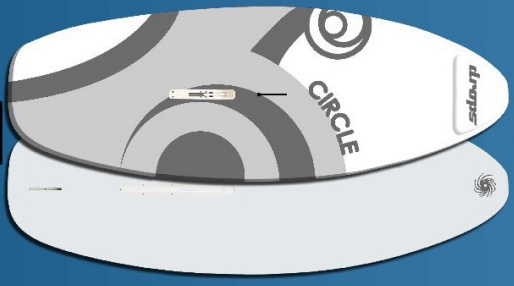

Beginner
CIRCLE

MODEL
221000001

All Wind
P GRECO

MODEL
311000001

One Fits All
TRANS X

MODEL
311000001

drops 2010

Freeride
NAKED